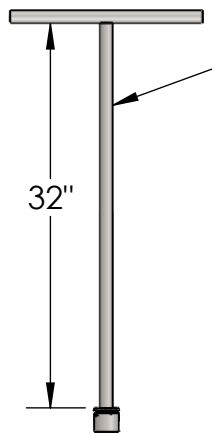

Hogg & Davis Break-a-way reel comparison

6036W
works with 6036 only

6036T
works with 6036 only

8050W
works with:
8050
9650
10850

8050T
works with:
8050
9650
10850

Hogg & Davis Break-a-way reel comparison