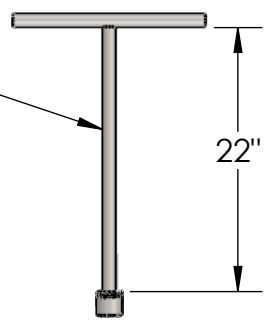

Hogg & Davis Break-a-way reel comparison

6036W
works with 6036 only

6036T
works with 6036 only

8050W
works with:
8050
9650
10850

8050T
works with:
8050
9650
10850

Hogg & Davis Break-a-way reel comparison